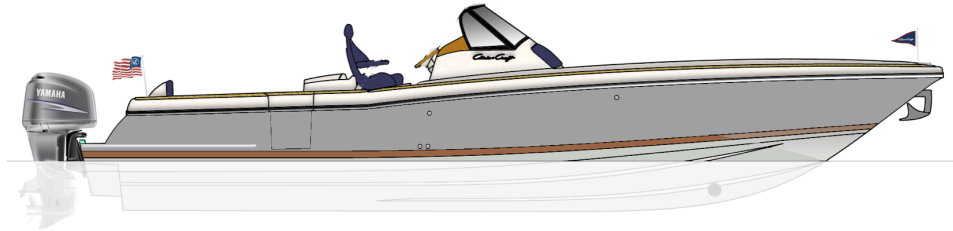

Exclusive Sportsboats Düsseldorf

Chris Craft Catalina 34 - 2017

Silver Bullet metallic with black striping
Length 10,40 width 3,10 Weight: 4600KG
only 148 Enginehours

Standard options:

- Interior color "Champagne"
- Interior Cabin "Walnut"
- Soundsystem Fusion with amplifier and Blue tooth
- Watersystem with shower on swimplatform
- Mahogany classic steering wheel
- Refrigerator
- Electric Toilet system Tecma
- Teak cockpit table
- Batterycharger 220volt
- Hydrolic trimtabs

Extra options:

- CE certified
- Heritage Edition (Full teak package, incl. cockpit floor)
- Silver Bullet metallic Yachtpaint Hull
- Garmin 7616XSV electronics package dual screen
- 2x Yamaha 350HP 4 stroke with command link plus
- Inox anchor with winch on remote and chain
- Bow docking lights - led
- Macerator pumpe
- Covers seats & console
- Mooring cover black
- Cover outboards