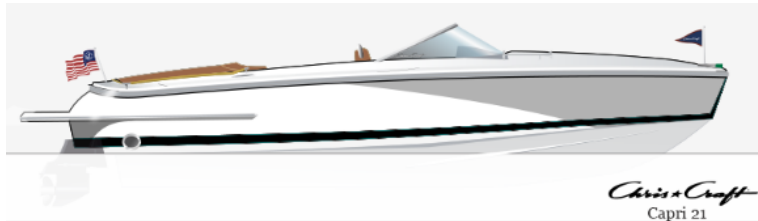

Exclusive Sportsboats Düsseldorf

Chris Craft Capri 21 - 2016

Volvo Penta V8 5.3L 300HP Duoprop with 150 hours

Snow-white with black stripe

Ivory cream Interior

Length 6,45 Beam 2,41 Weight: 1780KG

Standard options:

- Interior "Embossed Ivory cream"
- Soundsystem with radio & bluetooth connection
- Teak walkway
- Mahonie wood classic steering wheel
- Inox 316 window
- Inox cupholders
- Ski pole
- Bimini black

Extra options:

- Selectable exhaust system Corsa
- CE certified
- Teak trim edition
- Teak on foredeck "white"
- Carpet woven seagrass
- Mooring cover

€ 76.000,= VAT paid

Chris Craft®