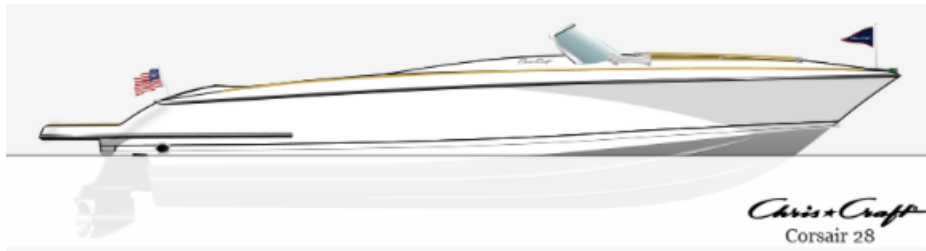

## **Chris Craft Corsair 28 - 2008**

**2 x Volvo Penta 5.7 GI 300PK with 155 hours**

Snow-white with blue striping  
Length 8,64 Width 3,05 Weight: 3200KG

Standard options:

- Interior "Ivory cream"
- Bimini "Blue" under electric enginehatch
- Soundsystem & i-pod connection
- Shower on swimplatform
- Mahogany classic steeringwheel
- Electronic vessel control
- Inox 316 classic window

Extra

- Heritage edition
- CE certified
- Duoprop inox
- Inox anchor with winch on remote
- Chartplotter
- Tecma Toilet system
- Teak cockpit table
- Batterycharger 220volt
- Mooring cover

**€ 94.500,= incl. Tax**